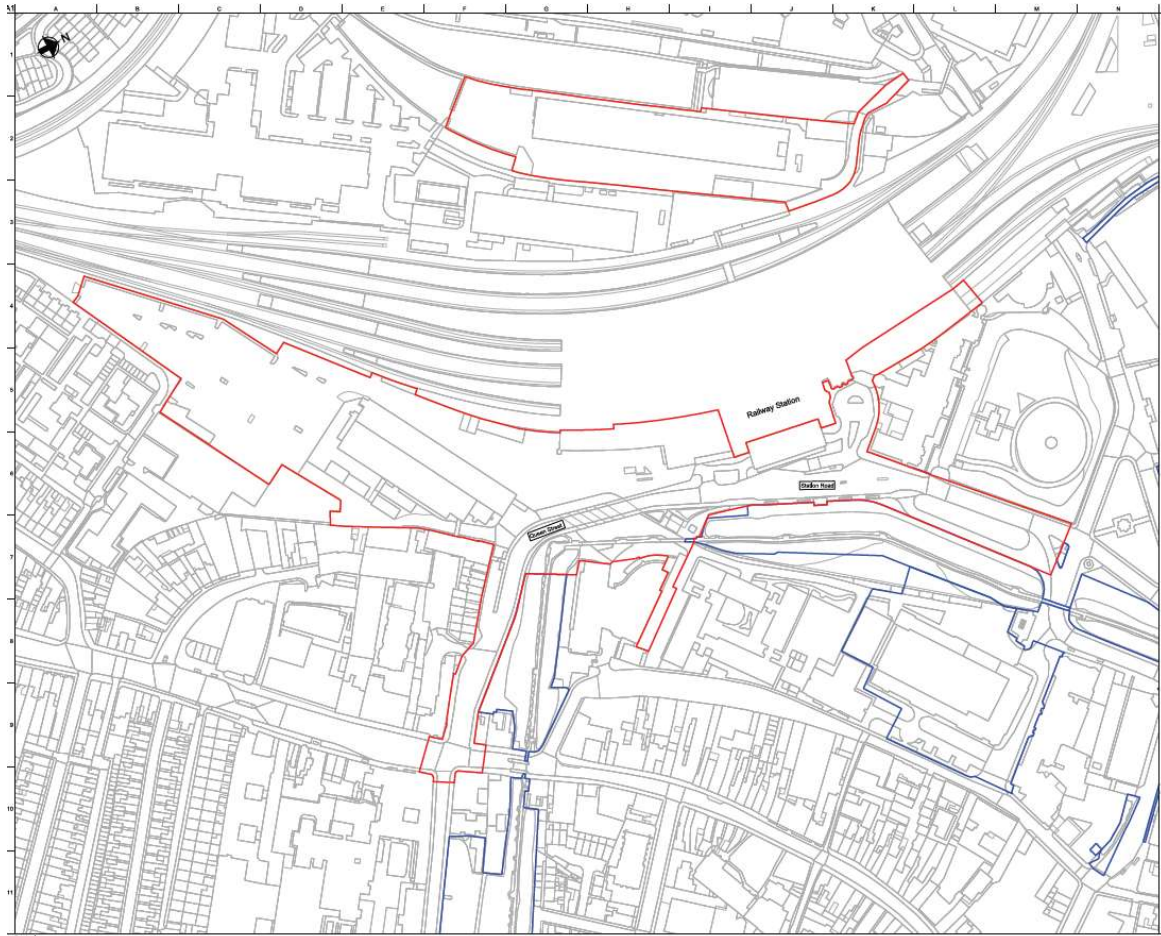

York Station Frontage, Station Road York

19/00535/FULM

Key:

- Planning Boundary
- Other land within the Applicant's ownership
- Existing OS Mapping

Organisation	City of York Council
Department	Economy & Place
Comments	Site Location Plan
Date	22 January 2021
SLA Number	